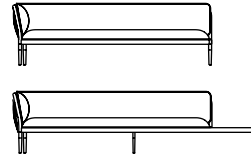

Sofa
2200mm x 870mm x 670mm H
(86.5in. x 34.25in. x 26.5in. H)
(380mm/15in. seat height)

Armchair
1050mm x 870mm x 670mm H
(41.25in. x 34.25in. x 26.5in. H)
(380mm/15in. seat height)

Left / Right Module
2130mm x 870mm x 670mm H
(83.75in. x 34.25in. x 26.5in. H)
2600mm x 870mm x 670mm H
(102.25in. x 34.25in. x 26.5in. H)
(380mm/15in. seat height)
(290mm/11.5in. Side Table height)

Centre Module
1400mm x 870mm x 670mm H
(55in. x 34.25in. x 26.5in. H)
(380mm/15in. seat height)

Coffee Table
1270mm x 655mm x 290/390mm H
(50in. x 25.75in. x 11.5/15.25in. H)
950mm Dia x 290/390mm H
(37.5in. Dia x 11.5/15.25in. H)

Sunlounge
2000mm x 750mm x 400mm H
(78.75in. x 29.5in. x 15.75in. H)
Headrest max 775mm / 30.5in. H
Easy Table
315mm Dia x 250mm H
(12.5in. Dia. x 9.75in. H)

Drinks Trolley
815mm x 520mm x 860mm H
(32in. x 20.5in. x 33.75in. H)

Planter
600mm x 300mm x 1700mm H
(23.5in. x 11.75in. x 67in. H)
1175mm x 300mm x 1700mm H
(46.25in. x 11.75in. x 67in. H)

Materials

Aluminium frame.
Stainless steel mesh.
Table tops and trays in either porcelain or sustainable timber (Accoya or Cambia.)
Leg options include either, powder coated aluminium or sustainable timber (Accoya or Cambia.) (Sunlounge legs in aluminium only)
Thermoplastic feet. Rubber wheel rim on Trolley & Sunlounge.
Trace Planter includes HIPS recyclable drip tray insert.