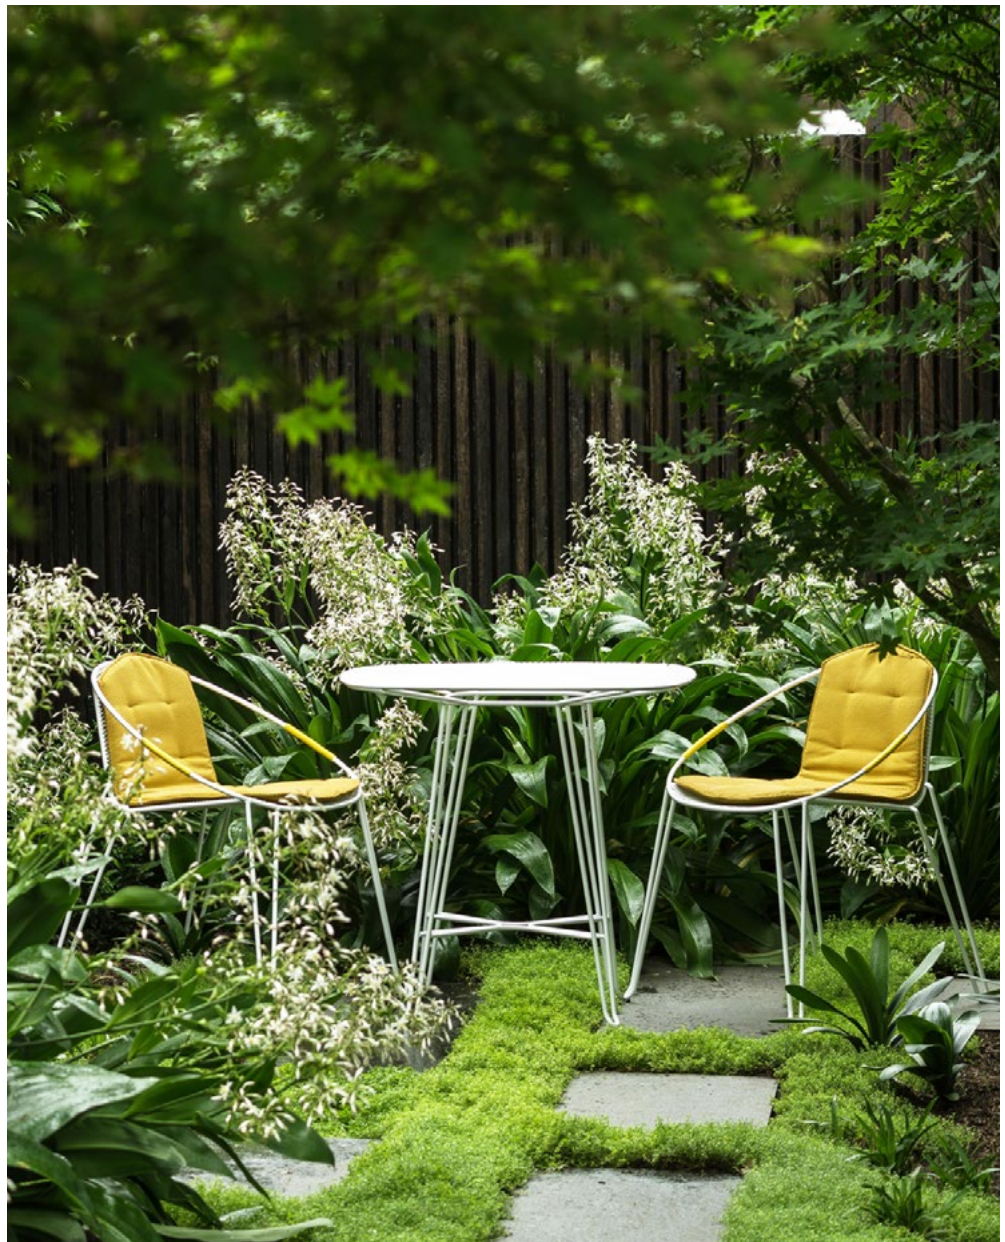

Tait.

Volley Collection

Designed by Adam Goodrum

Clean lines, netted mesh and a signature rope detail define the iconic Volley collection, marking Tait's second collaboration with Adam Goodrum. Taking cue from Australia's passion for tennis, this playful series incorporates dining, lounge and bar settings, perfectly suited to home, hospitality and commercial environments. With a visually light structure, Volley has strength and a durability to last a lifetime.

Materials

Zinc-plated mild steel frame and mesh seat panel.
Table top options include exterior-grade compact laminate and mesh.
(Mesh available for 750 x 750 table only).
Marine-grade polypropylene rope.
UV-stable Nylon feet.
Victorian Ash rocking rails.