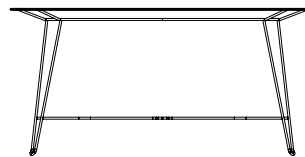

Dining Chair
560mm x 610mm x 760mm H
(22in. x 24in. x 30in. H)
(450mm/17.75in. seat height)

Lounger
670mm x 700mm x 660mm H
(26.5in. x 27.5in. x 26in. H)
(400mm/15.75in. seat height)

Rocker
670mm x 750mm x 660mm H
(26.5in. x 29.5in. x 26in. H)
(400mm/15.75in. seat height)

Bar Stool
500mm x 430mm x 875mm H
(19.75in. x 17in. x 34.5in. H)
(650mm/25.5in. seat height)
500mm x 430mm x 975mm H
(19.75in. x 17in. x 38.5in. H)
(750mm/29.5in. seat height)

Dining Table
750mm x 750mm x 730mm H
(29.5in. x 29.5in. x 28.75in. H)

Dining Table
900mm x 900mm x 730mm H
(35.5in. x 35.5in. x 67in. H)

Dining Table
1500mm x 750mm x 730mm H
(59in. x 29.5in. x 28.75in. H)

Bar Table
750mm x 750mm x 1050mm H
(29.5in. x 29.5in. x 41.25in. H)