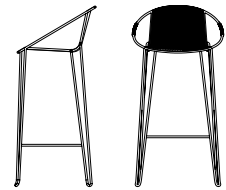

Tait.

Volley Collection

Designed by Adam Goodrum

Clean lines, netted mesh and a signature rope detail define the iconic Volley collection, marking Tait's second collaboration with Adam Goodrum. Taking cue from Australia's passion for tennis, this playful series incorporates dining, lounge and bar settings, perfectly suited to home, hospitality and commercial environments. With a visually light structure, Volley has strength and a durability to last a lifetime.

Dining Chair
560mm x 610mm x 760mm H
(22in. x 24in. x 30in. H)
(450mm/17.75in. seat height)

Lounger
670mm x 700mm x 660mm H
(26.5in. x 27.5in. x 26in. H)
(400mm/15.75in. seat height)

Rocker
670mm x 750mm x 660mm H
(26.5in. x 29.5in. x 26in. H)
(400mm/15.75in. seat height)

Bar Stool
500mm x 430mm x 875mm H
(19.75in. x 17in. x 34.5in. H)
(650mm/25.5in. seat height)
500mm x 430mm x 975mm H
(19.75in. x 17in. x 38.5in. H)
(750mm/29.5in. seat height)

Dining Table
750mm x 750mm x 730mm H
(29.5in. x 29.5in. x 28.75in. H)

Dining Table
900mm x 900mm x 730mm H
(35.5in. x 35.5in. x 67in. H)

Dining Table
1500mm x 750mm x 730mm H
(59in. x 29.5in. x 28.75in. H)

Bar Table
750mm x 750mm x 1050mm H
(29.5in. x 29.5in. x 41.25in. H)