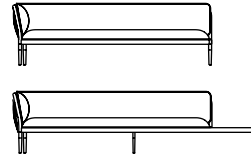

Sofa
2200mm x 870mm x 670mm H
(86.5in. x 34.25in. x 26.5in. H)
(380mm/15in. seat height)

Armchair
1050mm x 870mm x 670mm H
(41.25in. x 34.25in. x 26.5in. H)
(380mm/15in. seat height)

Left / Right Module
2130mm x 870mm x 670mm H
(83.75in. x 34.25in. x 26.5in. H)
2600mm x 870mm x 670mm H
(102.25in. x 34.25in. x 26.5in. H)
(380mm/15in. seat height)
(290mm/11.5in. Side Table height)

Centre Module
1400mm x 870mm x 670mm H
(55in. x 34.25in. x 26.5in. H)
(380mm/15in. seat height)

Coffee Table
1270mm x 655mm x 290/390mm H
(50in. x 25.75in. x 11.5/15.25in. H)
950mm Dia x 290/390mm H
(37.5in. Dia x 11.5/15.25in. H)

Sunlounge
2000mm x 750mm x 400mm H
(78.75in. x 29.5in. x 15.75in. H)
Headrest max 775mm / 30.5in. H

Drinks Trolley
815mm x 520mm x 860mm H
(32in. x 20.5in. x 33.75in. H)

Planter
600mm x 300mm x 1700mm H
(23.5in. x 11.75in. x 67in. H)
1175mm x 300mm x 1700mm H
(46.25in. x 11.75in. x 67in. H)