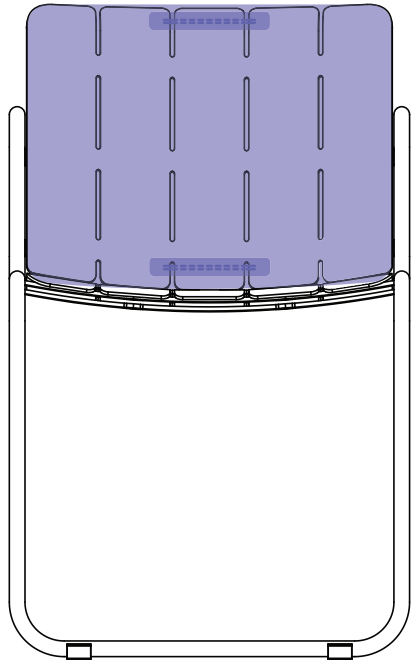

Tait Melbourne —

209 - 211 Smith Street, Fitzroy VIC 3065
+61 3 9419 7484
melb@madebytait.com.au

Tait Sydney —

4 / 9 Danks Street, Waterloo NSW 2017
+61 2 9310 1333
syd@madebytait.com.au

Billy Seat Pad Placement Guide

Note: Elastic straps wrap around middle panel on Billy chairs, and around middle two panels on Billy loungers.

V.2.2025

MADEBYTAIT.COM.AU

Tait.