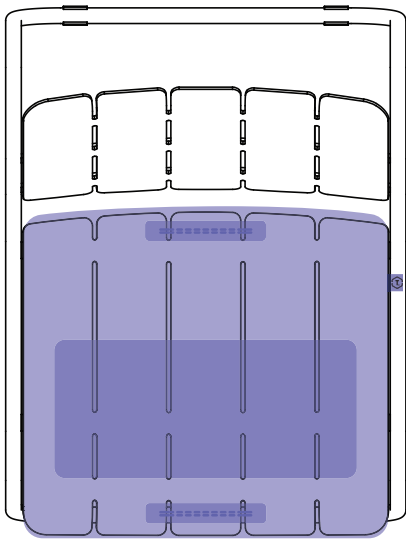

Tait Melbourne —

209 - 211 Smith Street, Fitzroy VIC 3065
+61 3 9419 7484
melb@madebytait.com.au

Tait Sydney —

4 / 9 Danks Street, Waterloo NSW 2017
+61 2 9310 1333
syd@madebytait.com.au

Billy Seat Pad Placement Guide

Note: Elastic straps wrap around middle panel on Billy chairs, and around middle two panels on Billy loungers.

V.2.2025

MADEBYTAIT.COM.AU

Tait.