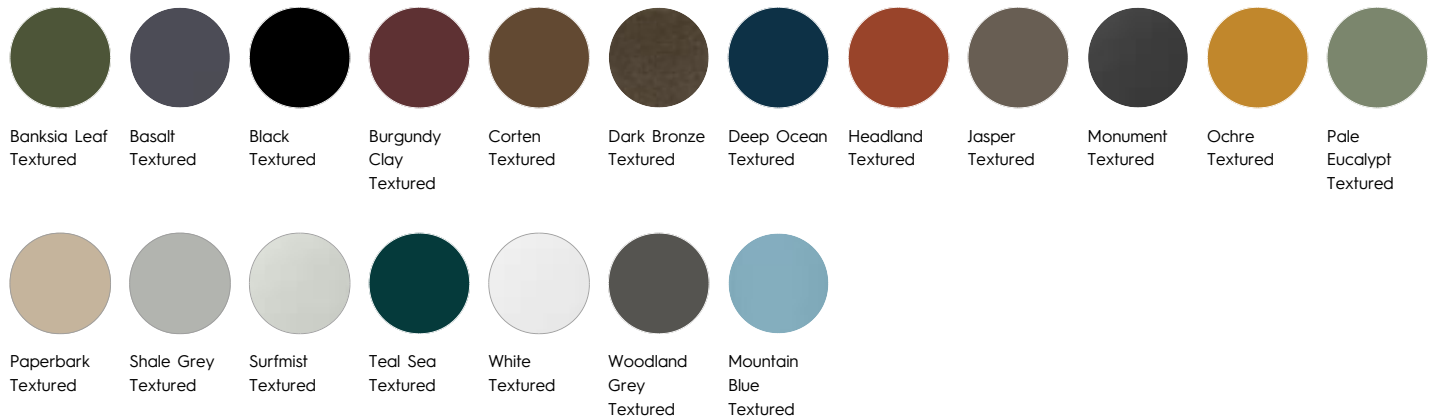

86.5in W x 34.25in D x 26.5in. H

FRAME COLOUR

TEXTURED POWDER COAT COLOURS

SMOOTH POWDER COAT COLOURS

TOP OPTION

COMPACT LAMINATE

Beech Compact Laminate	Black Compact Laminate	Cedar Compact Laminate	Charcoal Compact Laminate	Limed Compact Laminate	Silver Grey Compact Laminate	Weathered Compact Laminate	White Compact Laminate
------------------------------	------------------------------	------------------------------	---------------------------------	------------------------------	------------------------------------	----------------------------------	------------------------------