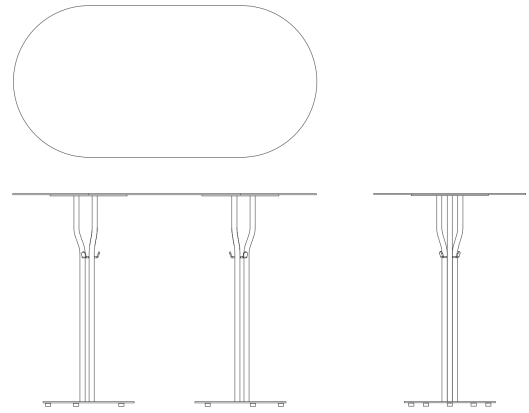

Pogo Pill Bar Table Technical Specifications

Tait.

UPDATED · 18.11.25

The Pogo Pill Bar Table is cleverly designed table, housing a sleek three-pronged stem and streamlined silhouette. .

Handcrafted in Melbourne, Australia, and built to last, the Pogo Pill Bar Table is suitable for use both outdoors and indoors.

All Tait pieces are made locally and come with a 10-year warranty.

Tait's original designs are protected under design registration and copyright.

Pogo Pill Bar Table Dimensions

1500 X 750

750mm_w

1500mm_D

1050mm_H

86.5in W x 34.25in D x 26.5in. H

FRAME COLOUR

TEXTURED POWDER COAT COLOURS

SMOOTH POWDER COAT COLOURS

TOP OPTION

COMPACT LAMINATE

Beech Compact Laminate	Black Compact Laminate	Cedar Compact Laminate	Charcoal Compact Laminate	Limed Compact Laminate	Silver Grey Compact Laminate	Weathered Compact Laminate	White Compact Laminate
------------------------------	------------------------------	------------------------------	---------------------------------	------------------------------	------------------------------------	----------------------------------	------------------------------