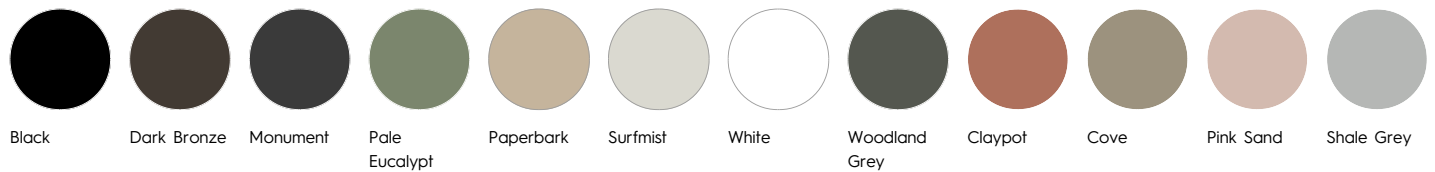

86.5in W x 34.25in D x 26.5in. H

FRAME COLOUR

TEXTURED POWDER COAT COLOURS

SMOOTH POWDER COAT COLOURS

TOP OPTION

COMPACT LAMINATE

Beech Compact Laminate	Black Compact Laminate	Cedar Compact Laminate	Charcoal Compact Laminate	Limed Compact Laminate	Silver Grey Compact Laminate	Weathered Compact Laminate	White Compact Laminate
------------------------------	------------------------------	------------------------------	---------------------------------	------------------------------	------------------------------------	----------------------------------	------------------------------