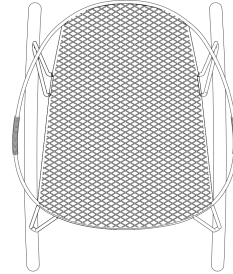

Volley Rocker Technical Specifications

Tait.

UPDATED - 18.11.25

Inspired by Australia's sport-loving lifestyle, clean lines, netted mesh and soft curves define the Volley Rocker - a modern outdoor rocking chair with a distinct mid-century modern vibe designed by Adam Goodrum. Instantly recognisable by its circular frame and signature rope detail Volley delivers a relaxed vibe with a deep, comfortable seat and Victorian Ash timber rocking rails.

Volley Rocker Dimensions

670mm_w

700mm_D

660mm_H

86.5in W x 34.25in D x 26.5in. H
370 mm Seat Height

FRAME COLOUR

TEXTURED POWDER COAT COLOURS

Banksia Leaf Textured Basalt Textured Black Textured Burgundy Clay Textured Corten Textured Deep Ocean Textured Headland Textured Jasper Textured Monument Textured Ochre Textured Pale Eucalypt Textured Paperbark Textured