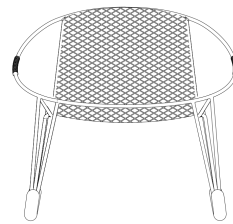

Volley Rocker Technical Specifications

Tait.

UPDATED - 18.11.25

Inspired by Australia's sport-loving lifestyle, clean lines, netted mesh and soft curves define the Volley Rocker - a modern outdoor rocking chair with a distinct mid-century modern vibe designed by Adam Goodrum. Instantly recognisable by its circular frame and signature rope detail Volley delivers a relaxed vibe with a deep, comfortable seat and Victorian Ash timber rocking rails.

Instantly recognisable by its circular frame and signature rope detail Volley delivers a relaxed vibe with hairpin legs that reference years gone by.

Manufactured with zinc-plated steel, Volley exhibits a visually light structure with the strength and durability to last a lifetime. Comfortable seat pads, incorporating premium exterior-grade foam, upholstered in your choice of luxurious outdoor fabrics, soften the raw materiality of the collection.

Volley Rocker Dimensions

670mm_w

700mm_D

660mm_H

86.5in W x 34.25in D x 26.5in. H
370 mm Seat Height

FRAME COLOUR

TEXTURED POWDER COAT COLOURS

Banksia Leaf Textured Basalt Textured Black Textured Burgundy Clay Textured Corten Textured Deep Ocean Textured Headland Textured Jasper Textured Monument Textured Ochre Textured Pale Eucalypt Textured Paperbark Textured