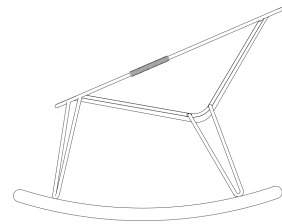

Volley Rocker Technical Specifications

Tait.

UPDATED - 18.11.25

Inspired by Australia's sport-loving lifestyle, clean lines, netted mesh and soft curves define the Volley Rocker - a modern outdoor rocking chair with a distinct mid-century modern vibe designed by Adam Goodrum. Instantly recognisable by its circular frame and signature rope detail Volley delivers a relaxed vibe with a deep, comfortable seat and Victorian Ash timber rocking rails.

Instantly recognisable by its circular frame and signature rope detail Volley delivers a relaxed vibe with hairpin legs that reference years gone by.

Manufactured with zinc-plated steel, Volley exhibits a visually light structure with the strength and durability to last a lifetime. Comfortable seat pads, incorporating premium exterior-grade foam, upholstered in your choice of luxurious outdoor fabrics, soften the raw materiality of the collection.

Volley Rocker Dimensions

670mm_w

700mm_D

660mm_H

86.5in W x 34.25in D x 26.5in. H
370 mm Seat Height

FRAME COLOUR

TEXTURED POWDER COAT COLOURS

Banksia Leaf Textured Basalt Textured Black Textured Burgundy Clay Textured Corten Textured Deep Ocean Textured Headland Textured Jasper Textured Monument Textured Ochre Textured Pale Eucalypt Textured Paperbark Textured